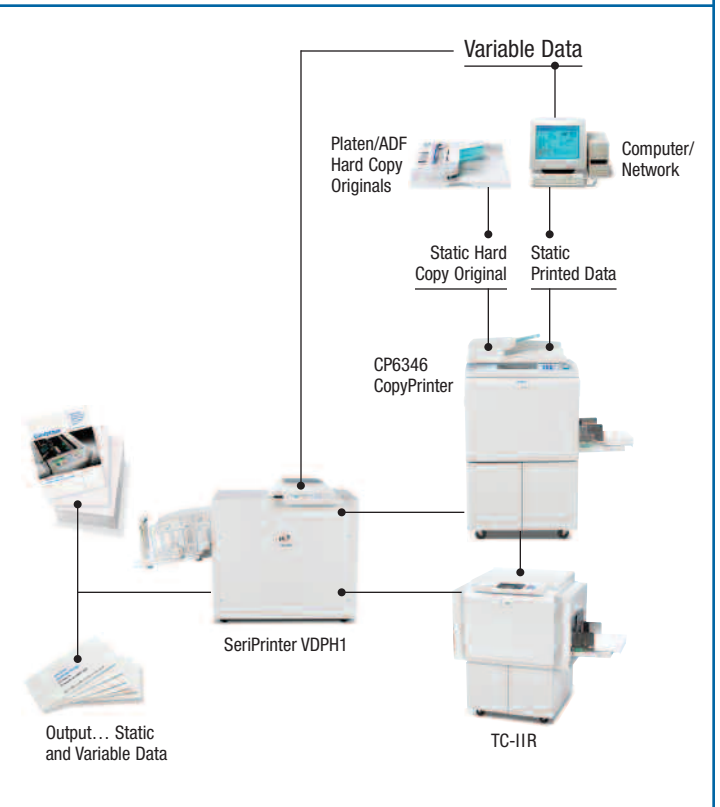

WORKFLOW FOR PRODUCTION SYSTEM

Gestetner

Gestetner Five Dedrick Place, West Caldwell, NJ 07006
Gestetner® is a registered trademark of Ricoh Corporation. All other trademarks are the property of their respective owners. Print speed may be affected by network, application or PC performance. Specifications and external appearances are subject to change without notice.
♻️ Printed in U.S.A. on recycled paper. G2163

Gestetner consumables: For maximum performance and yield, we recommend using genuine Gestetner parts and supplies.

Manufactured By SMA Ltd. UK
North Way, Walworth Industrial Estate
Andover SP10 5AP UK
Under License from SeriPrint (SA) (PTY) Ltd.
PO Box 1326
Fontainebleau 2032 SA