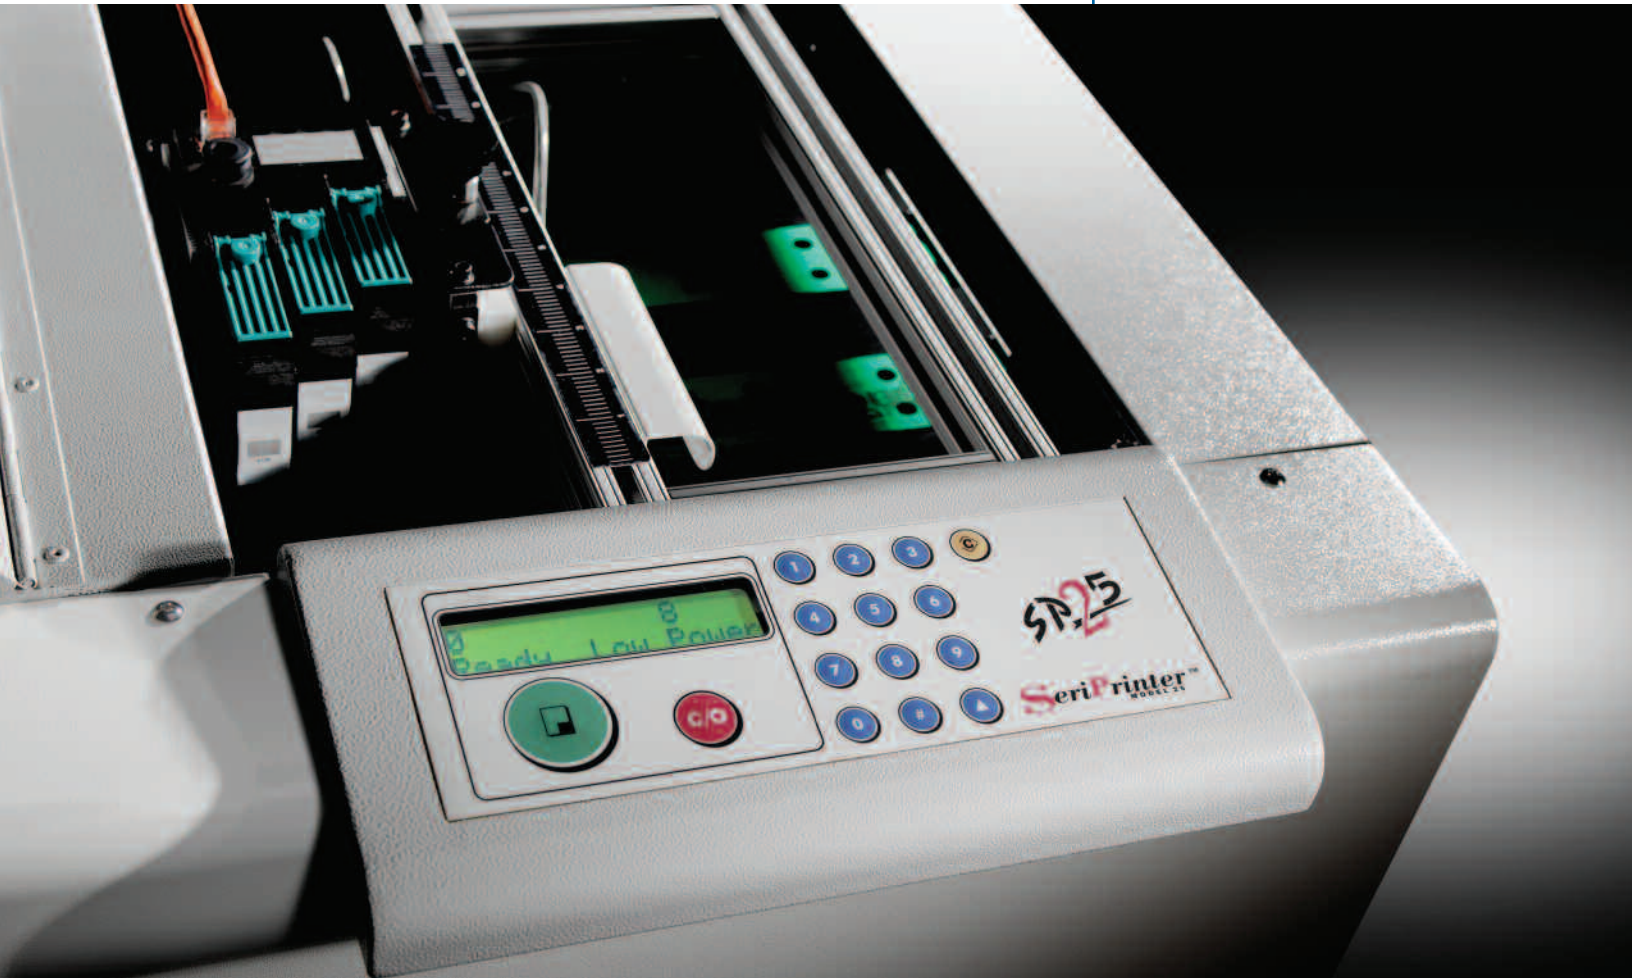

Gestetner

SeriPrinter™
Model 25 with
Variable Data
Print Head
option.

Your entry into the
variable data printing market.

Get more done—with less.

True to the Gestetner mission, the SeriPrinter Model 25 with VDPH1 lets you get more done. Better still, it allows you to do so with a lot less:

Less waiting: The VDPH1 lets you print two colors with both fixed and variable data in a single pass. Ink is fully dried as soon as it exits the unit. The result is no smearing, no offsetting and no waiting between passes for four-color jobs.

Less space: The VDPH1 is an accessory to your existing Gestetner CopyPrinter, so you can increase your capabilities without increasing your footprint.

Less outsourcing: The VDPH1 can print two- and four-color data on a variety of specialty papers, including card stock and envelopes, making it the perfect alternative to sending short-run, entry-level jobs out to a bigger, four-color press.

Expand your digital duplicating capabilities.

More and more businesses are looking for cost-effective ways to increase the effectiveness of their marketing materials. Now you can create personalized mail merge letters, envelopes and numbered forms—all in a single pass, from a single system. Just add the SeriPrinter Model 25 with Variable Data Print Head 1 (VDPH1) option to your existing CopyPrinter to customize documents with static, variable or versioning data. And since the SeriPrinter Model 25 with VDPH1 is an accessory to your existing CopyPrinter, you can produce a wider variety of documents without taking up more space.