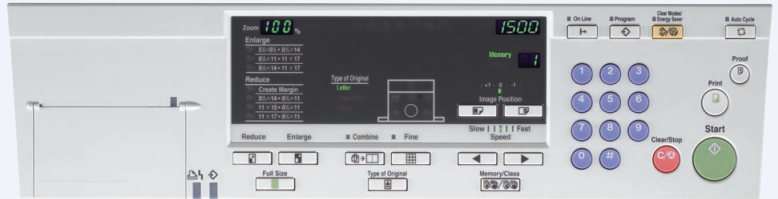

Gestetner

High-Volume Printing That's Reliable & Economical

COPY PRINTER

5430

5430

COPYPRINTER

There's another way to handle extended print runs. It saves wear and tear on your copier, it's faster, and it will cut your printing costs dramatically. It's the Gestetner 5430 CopyPrinter, a 300 dpi, digital printing system that produces up to 120 clear, crisp copies per minute and offers high-quality imaging on a variety of paper types and sizes, even 11" x 17" sheets.

Don't just copy it, make it better. The 5430 offers varied print resolution. That means that printing jobs in Text or Text/Photo modes are optimized for image content. At the same time, you have reduction, enlargement and zoom features, as well as the ability to rotate images for printing.

Easy and economical. Using the Gestetner 5430 CopyPrinter for jobs of 50 or more copies lowers your cost per-copy to typically less than a half-cent.

A new, simplified operating panel presents frequently used function keys at the front in a logical, intuitive display. More specialized functions are controlled by covered, out-of-sight keys that are accessed as needed. Paper-loading and master-setting are a breeze.